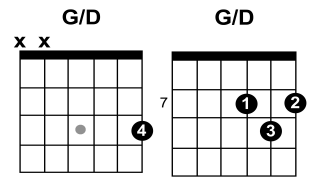

# After Midnight – J. J. Cale - D

10:06:58 AM 03/14/23

Key: D Capo: Notes:

[Intro]

D D-G/D-D, D D-G/D-D [2x]

[Verse 1]

D F G D D-G/D-D, D D-G/D-D

**After midnight, we're gonna let it all hang out**